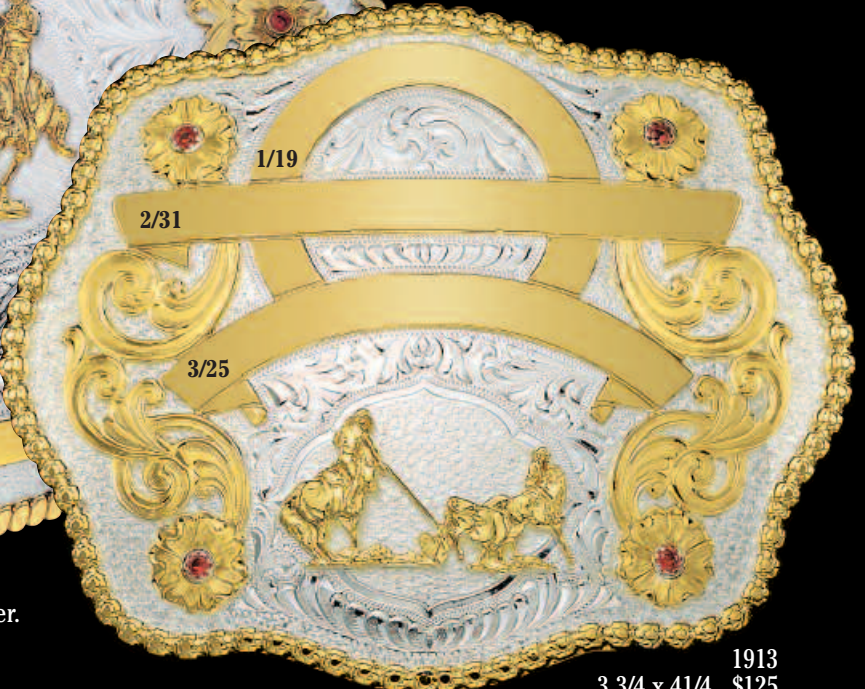

1/16

2/16

**NEW**  
OPTION

14912RT  
3 3/4 x 4 1/4 \$125  
Includes Date and Any Figure.  
Shown with 663S – Team Roper.

Each ribbon is coded for your convenience. The first digit is the ribbon number and the second number shows how many characters and spaces will fit on the ribbon.

1/16

2/16

14912  
3 3/4 x 4 1/4 \$125  
Includes Date and Any Figure.  
Shown with 626 – Saddle Bronc.

1/27

2/13

3/27

1503  
4 1/2 x 5 1/2  
\$120 Any Figure.  
Includes Choice of Stones.  
Shown with 508 – Team Roper.

1/19

2/31

3/25

1913  
3 3/4 x 4 1/4 \$125  
Any Figure. Price includes Stones.  
Shown with 666 – Team Roper.

Buckles priced from  
\$120 and Up