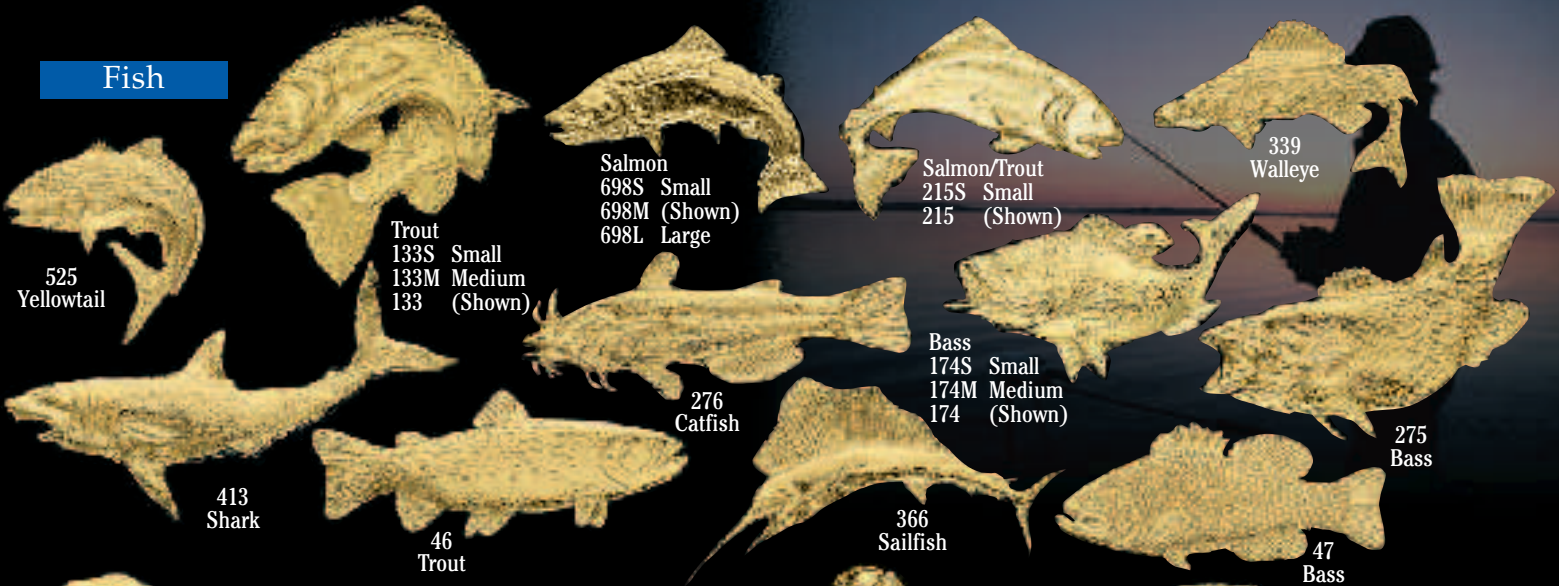

**Fish**

525 Yellowtail

Trout  
133S Small  
133M Medium  
133 (Shown)

Salmon  
698S Small  
698M (Shown)  
698L Large

Salmon/Trout  
215S Small  
215 (Shown)

339 Walleye

413 Shark

46 Trout