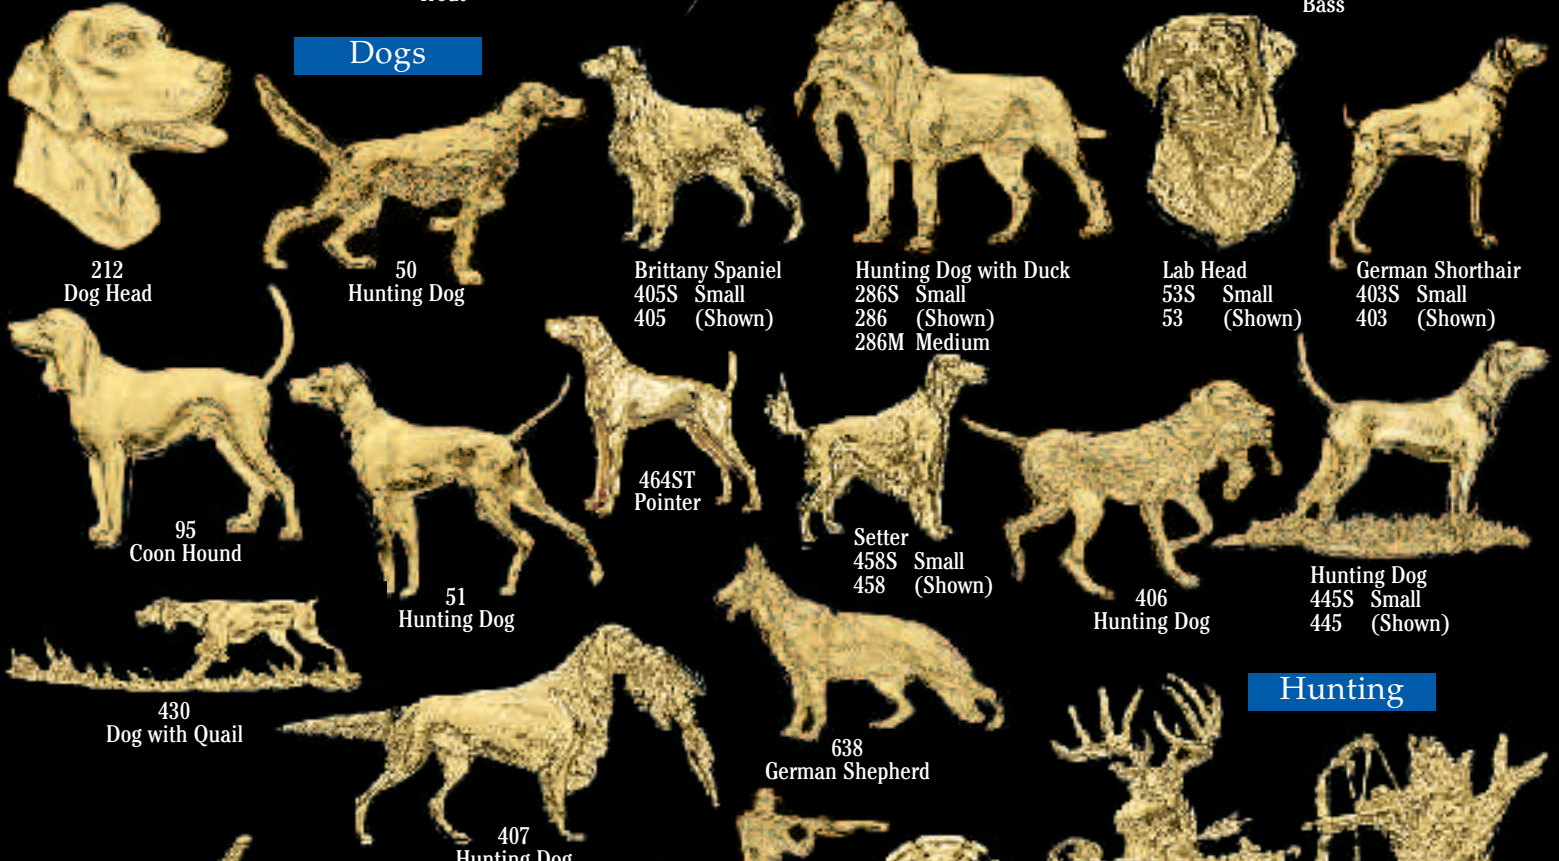

276 Catfish

Bass  
174S Small  
174M Medium  
174 (Shown)

275 Bass

366 Sailfish

47 Bass

**Dogs**

212 Dog Head

50 Hunting Dog

Brittany Spaniel  
405S Small  
405 (Shown)

Hunting Dog with Duck  
286S Small  
286 (Shown)  
286M Medium

Lab Head  
53S Small  
53 (Shown)

German Shorthair  
403S Small  
403 (Shown)

95 Coon Hound

51 Hunting Dog