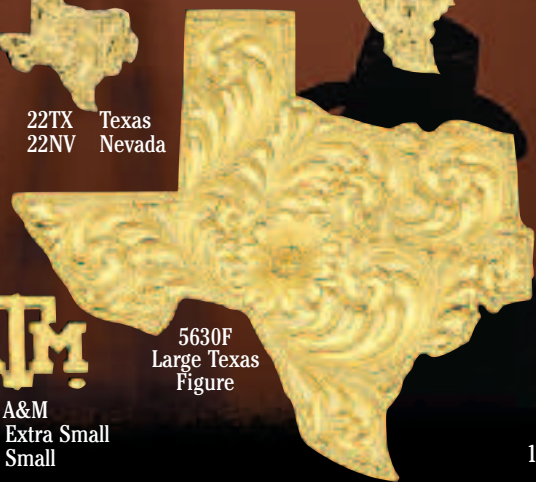

Masonic Emblem  
541S Small (no enamel)  
541 (Shown)

68  
Veterinarian

472  
Medical Emblem

57 Star

F93  
Gold  
Nugget  
Texas

Shrine Emblem  
65S Small  
65 (Shown)

F4  
Blacksmith Horseshoer

546  
Sheep Shearer

239  
Anvil

22TX Texas  
22NV Nevada

610TX Texas  
610TXM Medium  
Texas  
610MT Montana  
610CA California  
610NV Nevada

Cowboy Up  
321S (Shown)  
321 Large

Confederate Flag  
345S Small  
345 (Shown)

Texas A&M  
643M Medium  
643 (Shown)  
Epoxy Fill \$4 Extra

Texas A&M  
323 Extra Small  
328 Small

5630F  
Large Texas  
Figure